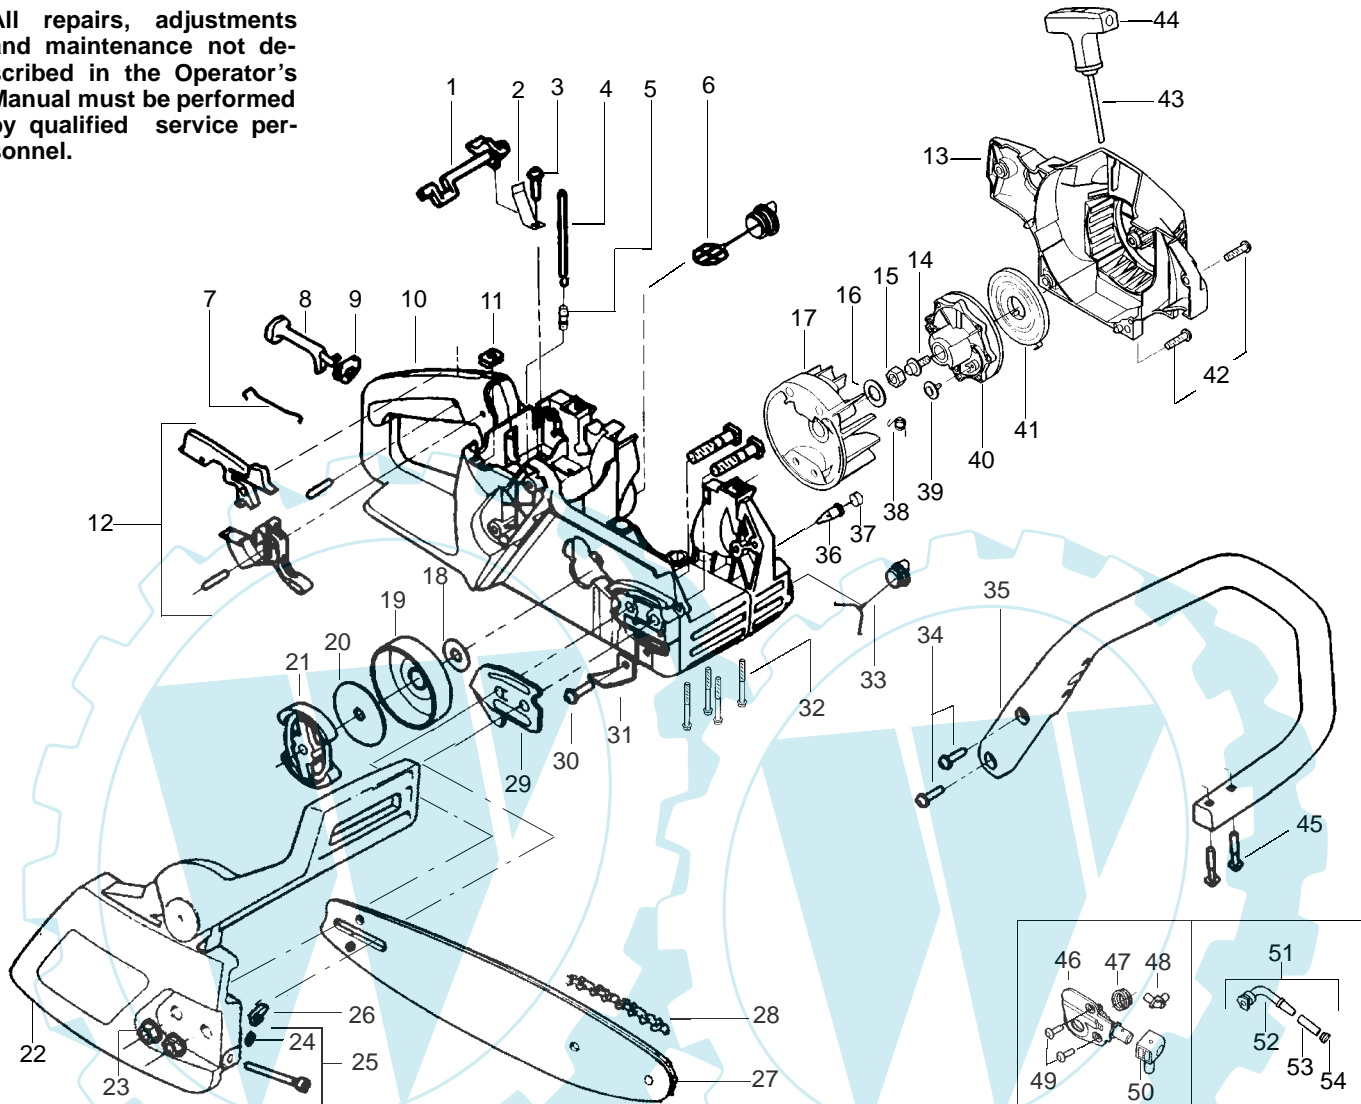

PARTS LIST NO. 530086987		POULAN® PARTS LIST	CHAIN SAW MODEL(S) 2150-Russia
DATE 2/07/02	NEW		PAGE NO. 1
Note: Illustration may differ from actual model due to design changes			

WARNING

All repairs, adjustments and maintenance not described in the Operator's Manual must be performed by qualified service personnel.

✓ = NEW PART NUMBER FOR THIS IPL

★ = REFER TO THE SERVICE REFERENCE INDICATED FOR MORE INFORMATION. (LOCATED AT END OF IPL)

PARTS LIST NO. 530086987		POULAN® PARTS LIST	CHAIN SAW MODEL(S) 2150-Russia
DATE 2/07/02	NEW		PAGE NO. 2
Note: Illustration may differ from actual model due to design changes			