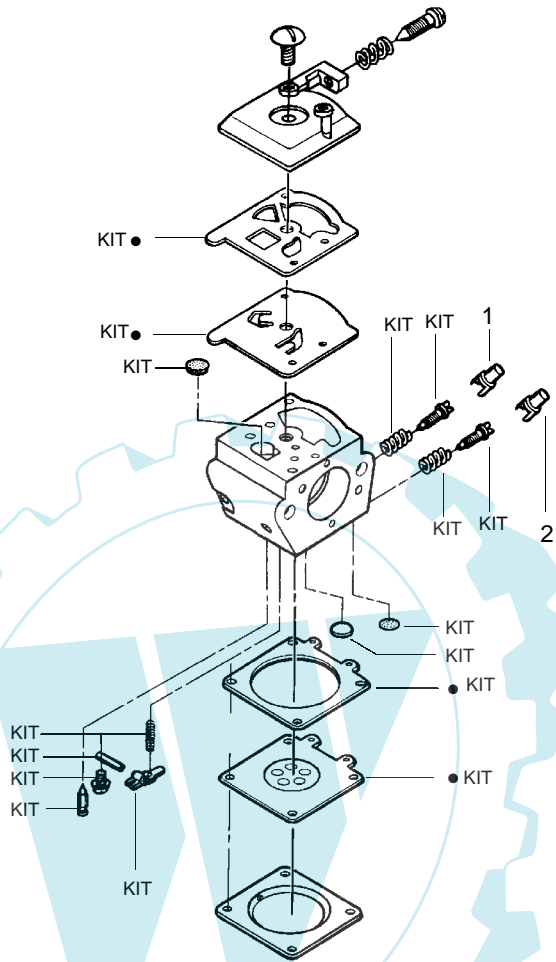

PARTS LIST NO. 530086987		POULAN® PARTS LIST	CHAIN SAW MODEL(s) 2150–Russia
DATE 2/07/02	NEW		PAGE NO. 3
Note: Illustration may differ from actual model due to design changes			

Carburetor Assembly – WT324 – #530069703

⚠ WARNING

All repairs, adjustments and maintenance not described in the Operator's Manual must be performed by qualified service personnel.

Carb. Repair Kit

Gasket/Dia. Kit

Ref.	Part No.	Description
1.	530038318	Limiter Cap–High
2.	530038317	Limiter Cap–Low
3.	530069826	Carburetor Repair Kit (KIT= Indicates Contents)
4.	530069844	Gasket Diaphragm Kit (● Indicates Contents)