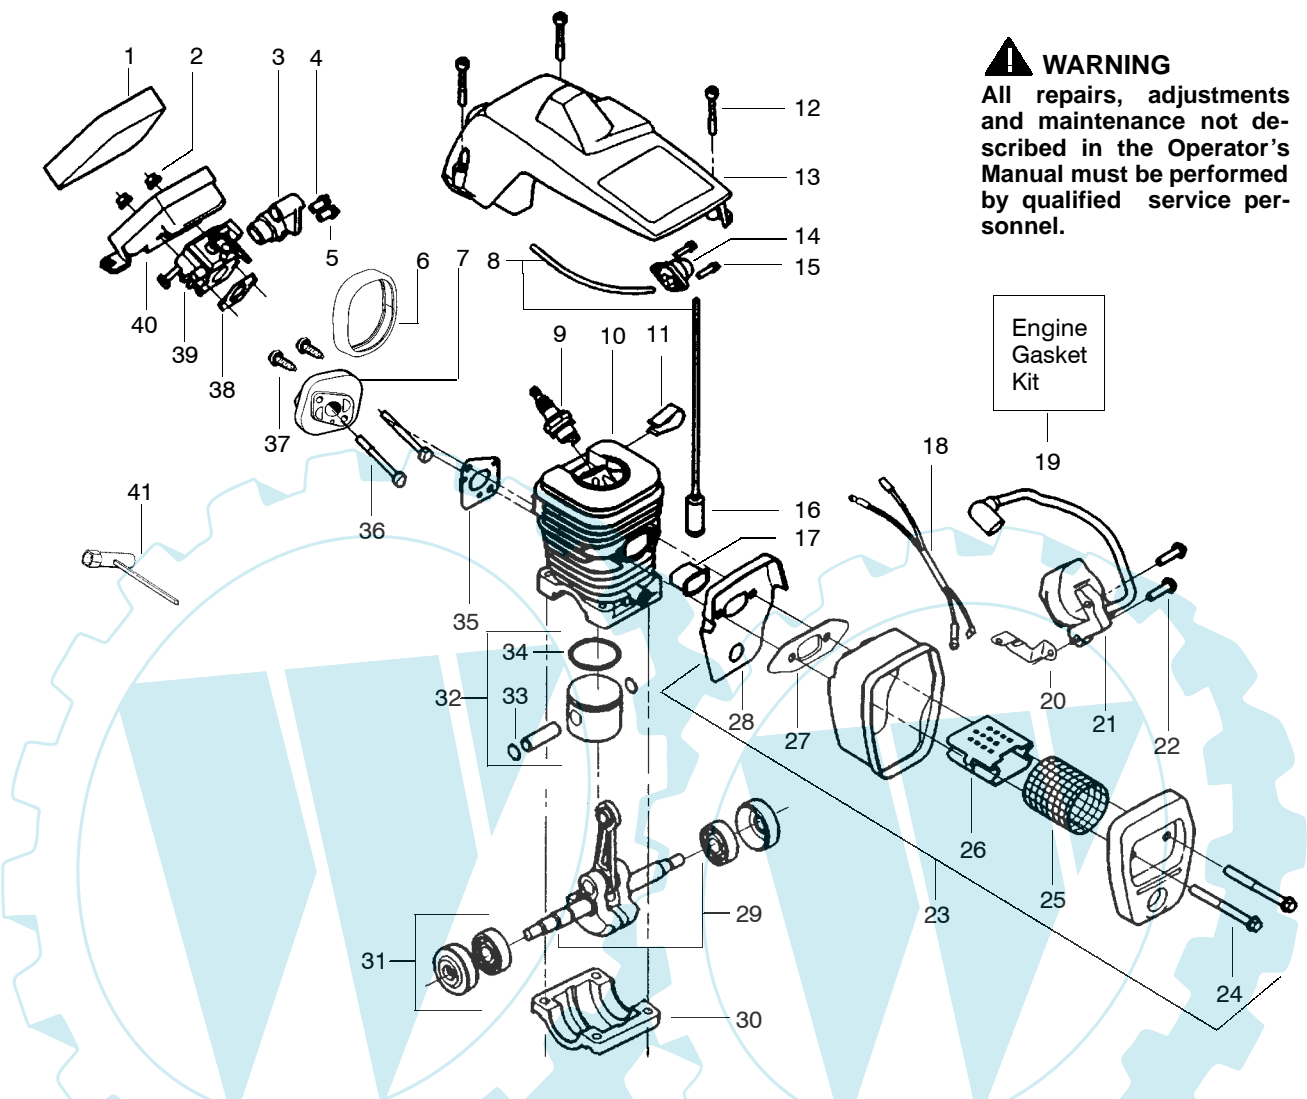

Ref.	Part No.	Description	Ref.	Part No.	Description	Ref.	Part No.	Description
1.	530038227	Lever-Switch (Includes Pin)	21.	530014949	Assy. - Clutch	42.	530015892	Screw.
2.	530016149	Spring-Switch	22.	530054735	Assy-Chain Brake	43.	530069232	Kit-Rope
3.	530015775	Screw	23.	530015917	Nut-Bar Mounting	44.	530037485	Handle-Starter
4.	530069216	Kit-Fuel Line (Large)	24.	530038593	Retainer-Bar Adjust	45.	530015940	Screw
5.	530023877	Fitting	25.	530069611	Kit-Bar Adjust (incl.24,26)	46.	530071259	Kit-Oil Pump (incl 47,48,50)
6.	530047192	Assy-Fuel Cap	26.	530015826	Pin-Bar Adjust	47.	530037820	Gear-Worm Spring
7.	530037809	Wire-Throttle	27.	952044370	Bar-16"	48.	530049477	Elbow-Oil Pickup
8.	530047989	Lever-Choke	28.	952051211	Chain-16"	49.	530016064	Screw
9.	530038406	Grommet-Choke Knob	29.	530038238	Plate-Bar Mounting	50.	530019206	Seal Block
10.	530047832	Assy-Chassis	30.	530015814	Screw	51.	530047663	Assy-Oil-Pickup (Incl. 52, 53 & 54)
11.	530015922	Nut-Speed	31.	530029850	Chain Catcher	52.	530038373	Pickup-Oiler
12.	530071305	Kit-Trigger & Lockout	32.	530016132	Screw	53.	530037821	Filter-Oil
13.	530049334	Housing-Fan	33.	530010846	Assy-Oil Cap	54.	530030189	Plug-Oil Filter
14.	530015920	Screw	34.	530015814	Screw			
15.	530016134	Nut-Flywheel	35.	530037799	Handle-Front			
16.	530015127	Washer-Flywheel	36.	530026119	Valve-Check			
17.	530039209	Assy-Flywheel	37.	530038264	Plug - Bronze Vent			
18.	530015907	Washer - Thrust	38.	530023817	Spring - Starter Dog			
19.	530047061	Assy-Drum W/brg.	39.	530016080	Screw			
20.	530015611	Washer-Clutch	40.	530037817	Pulley-Starter			
			41.	530027531	Spring-Starter			

✓ = NEW PART NUMBER FOR THIS IPL

★ = REFER TO THE SERVICE REFERENCE INDICATED FOR MORE INFORMATION. (LOCATED AT END OF IPL)

PARTS LIST NO. 530086987		POULAN® PARTS LIST	CHAIN SAW MODEL(S) 2150-Russia
DATE 2/07/02	NEW		PAGE NO. 2
Note: Illustration may differ from actual model due to design changes			